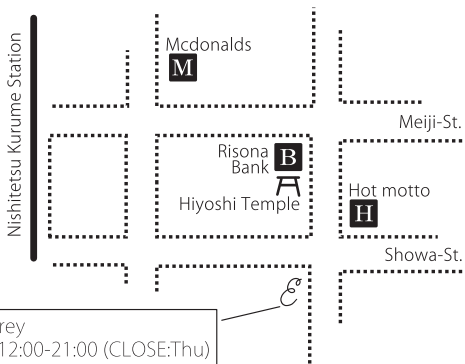

MEN'S WEAR & SHOES

Ever Grey
OPEN 12:00-21:00 (CLOSE:Thu)

105-5 Tori-machi, Kurume City, Fukuoka, Japan

TEL : 0942-30-6277 WEB : <http://www.evergrey.com/>

BRANDS: foot the coacher, REATSTAILOR ZAZOUS, HIRO, The changeling etc..